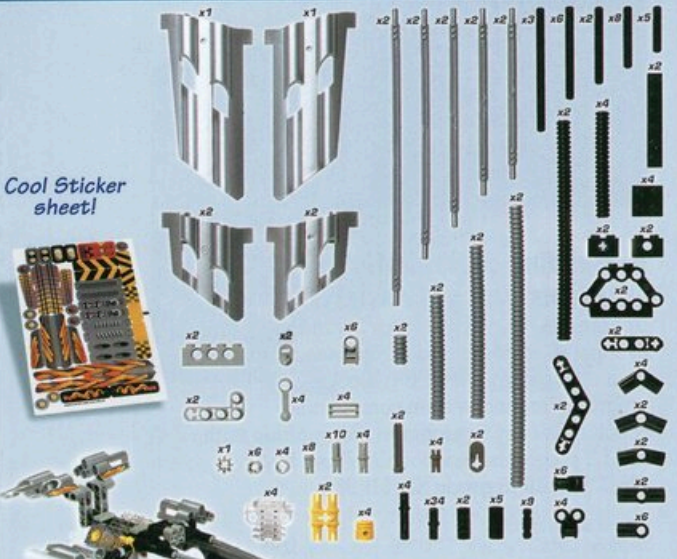

E. #5219 Wheel Pack Ages 7+. 28 pieces. \$29.99

Cool Sticker sheet!

I. #5220 Styling Pack
Ages 7+. 222 pieces. \$11.99

Call to Order: 1-800-453-4652 Shop Online: www.LEGO.com

System 2.0!

Complete Set Includes: